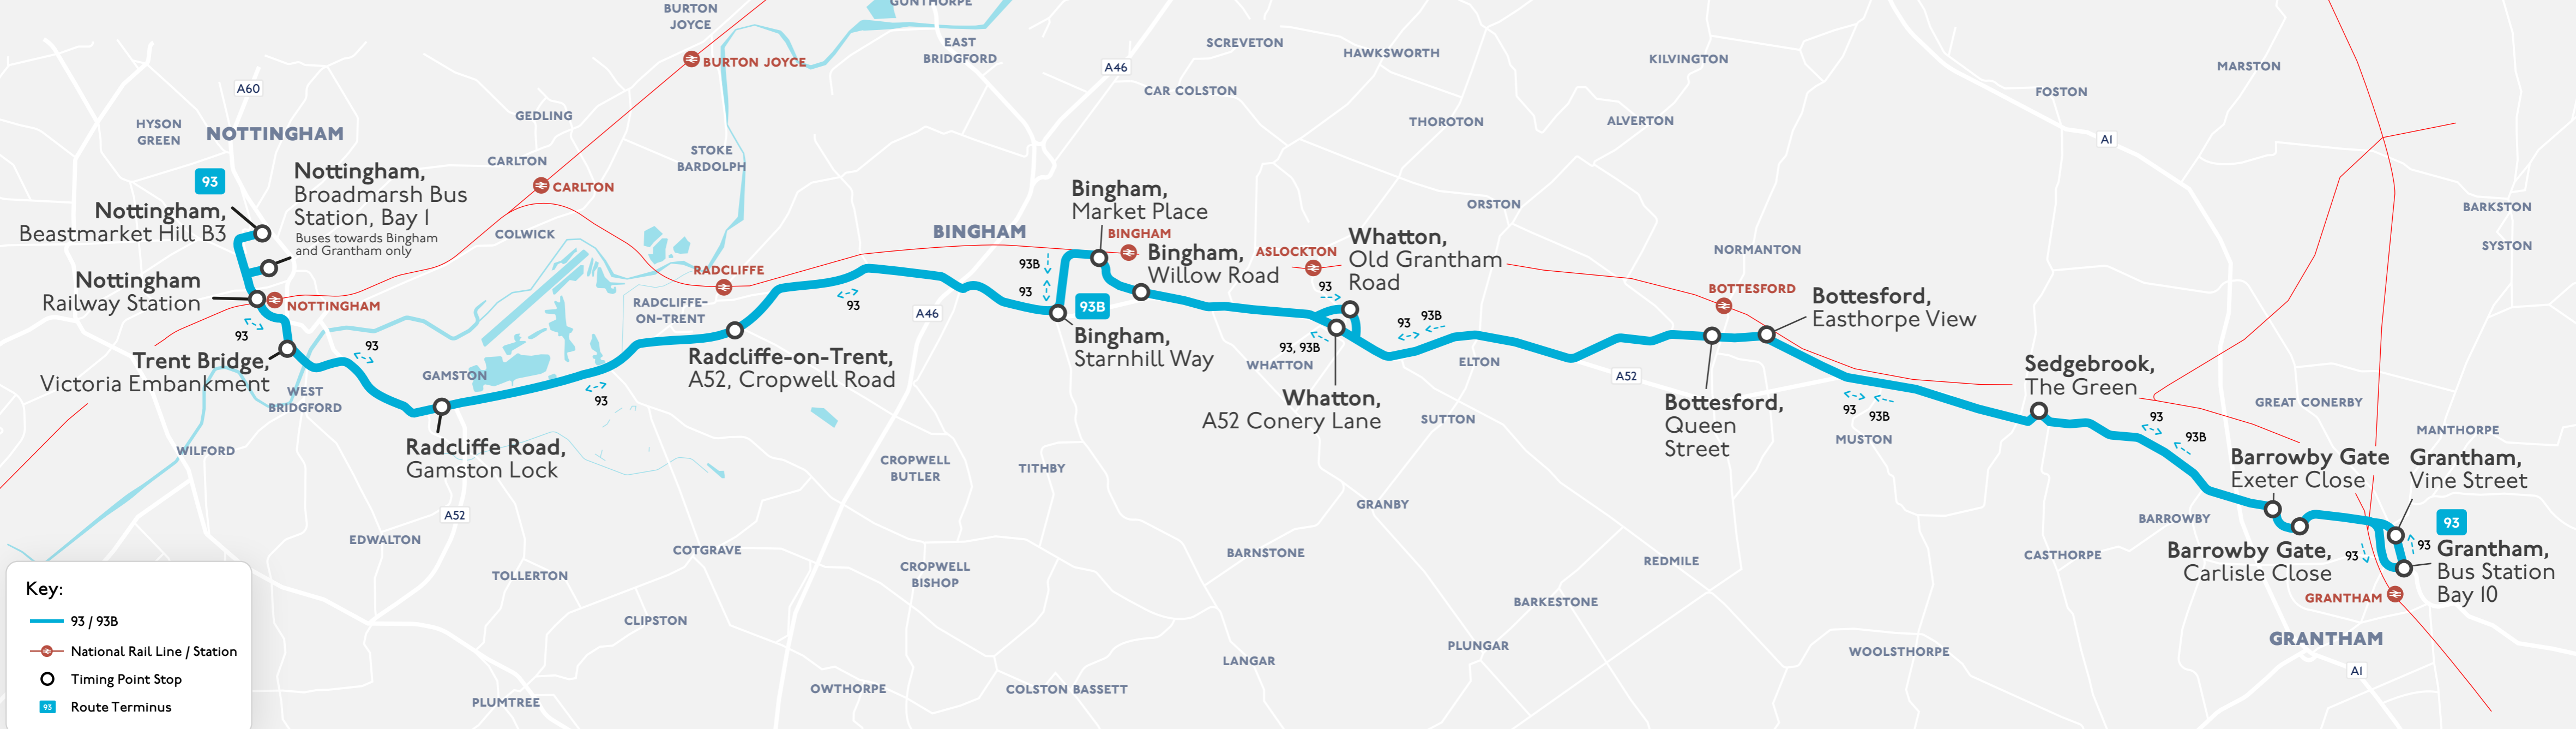

# 93 93B ROUTE MAP

Valid from Monday 31st March 2025

**Key:**

- 93 / 93B
- National Rail Line / Station
- Timing Point Stop
- Route Terminus